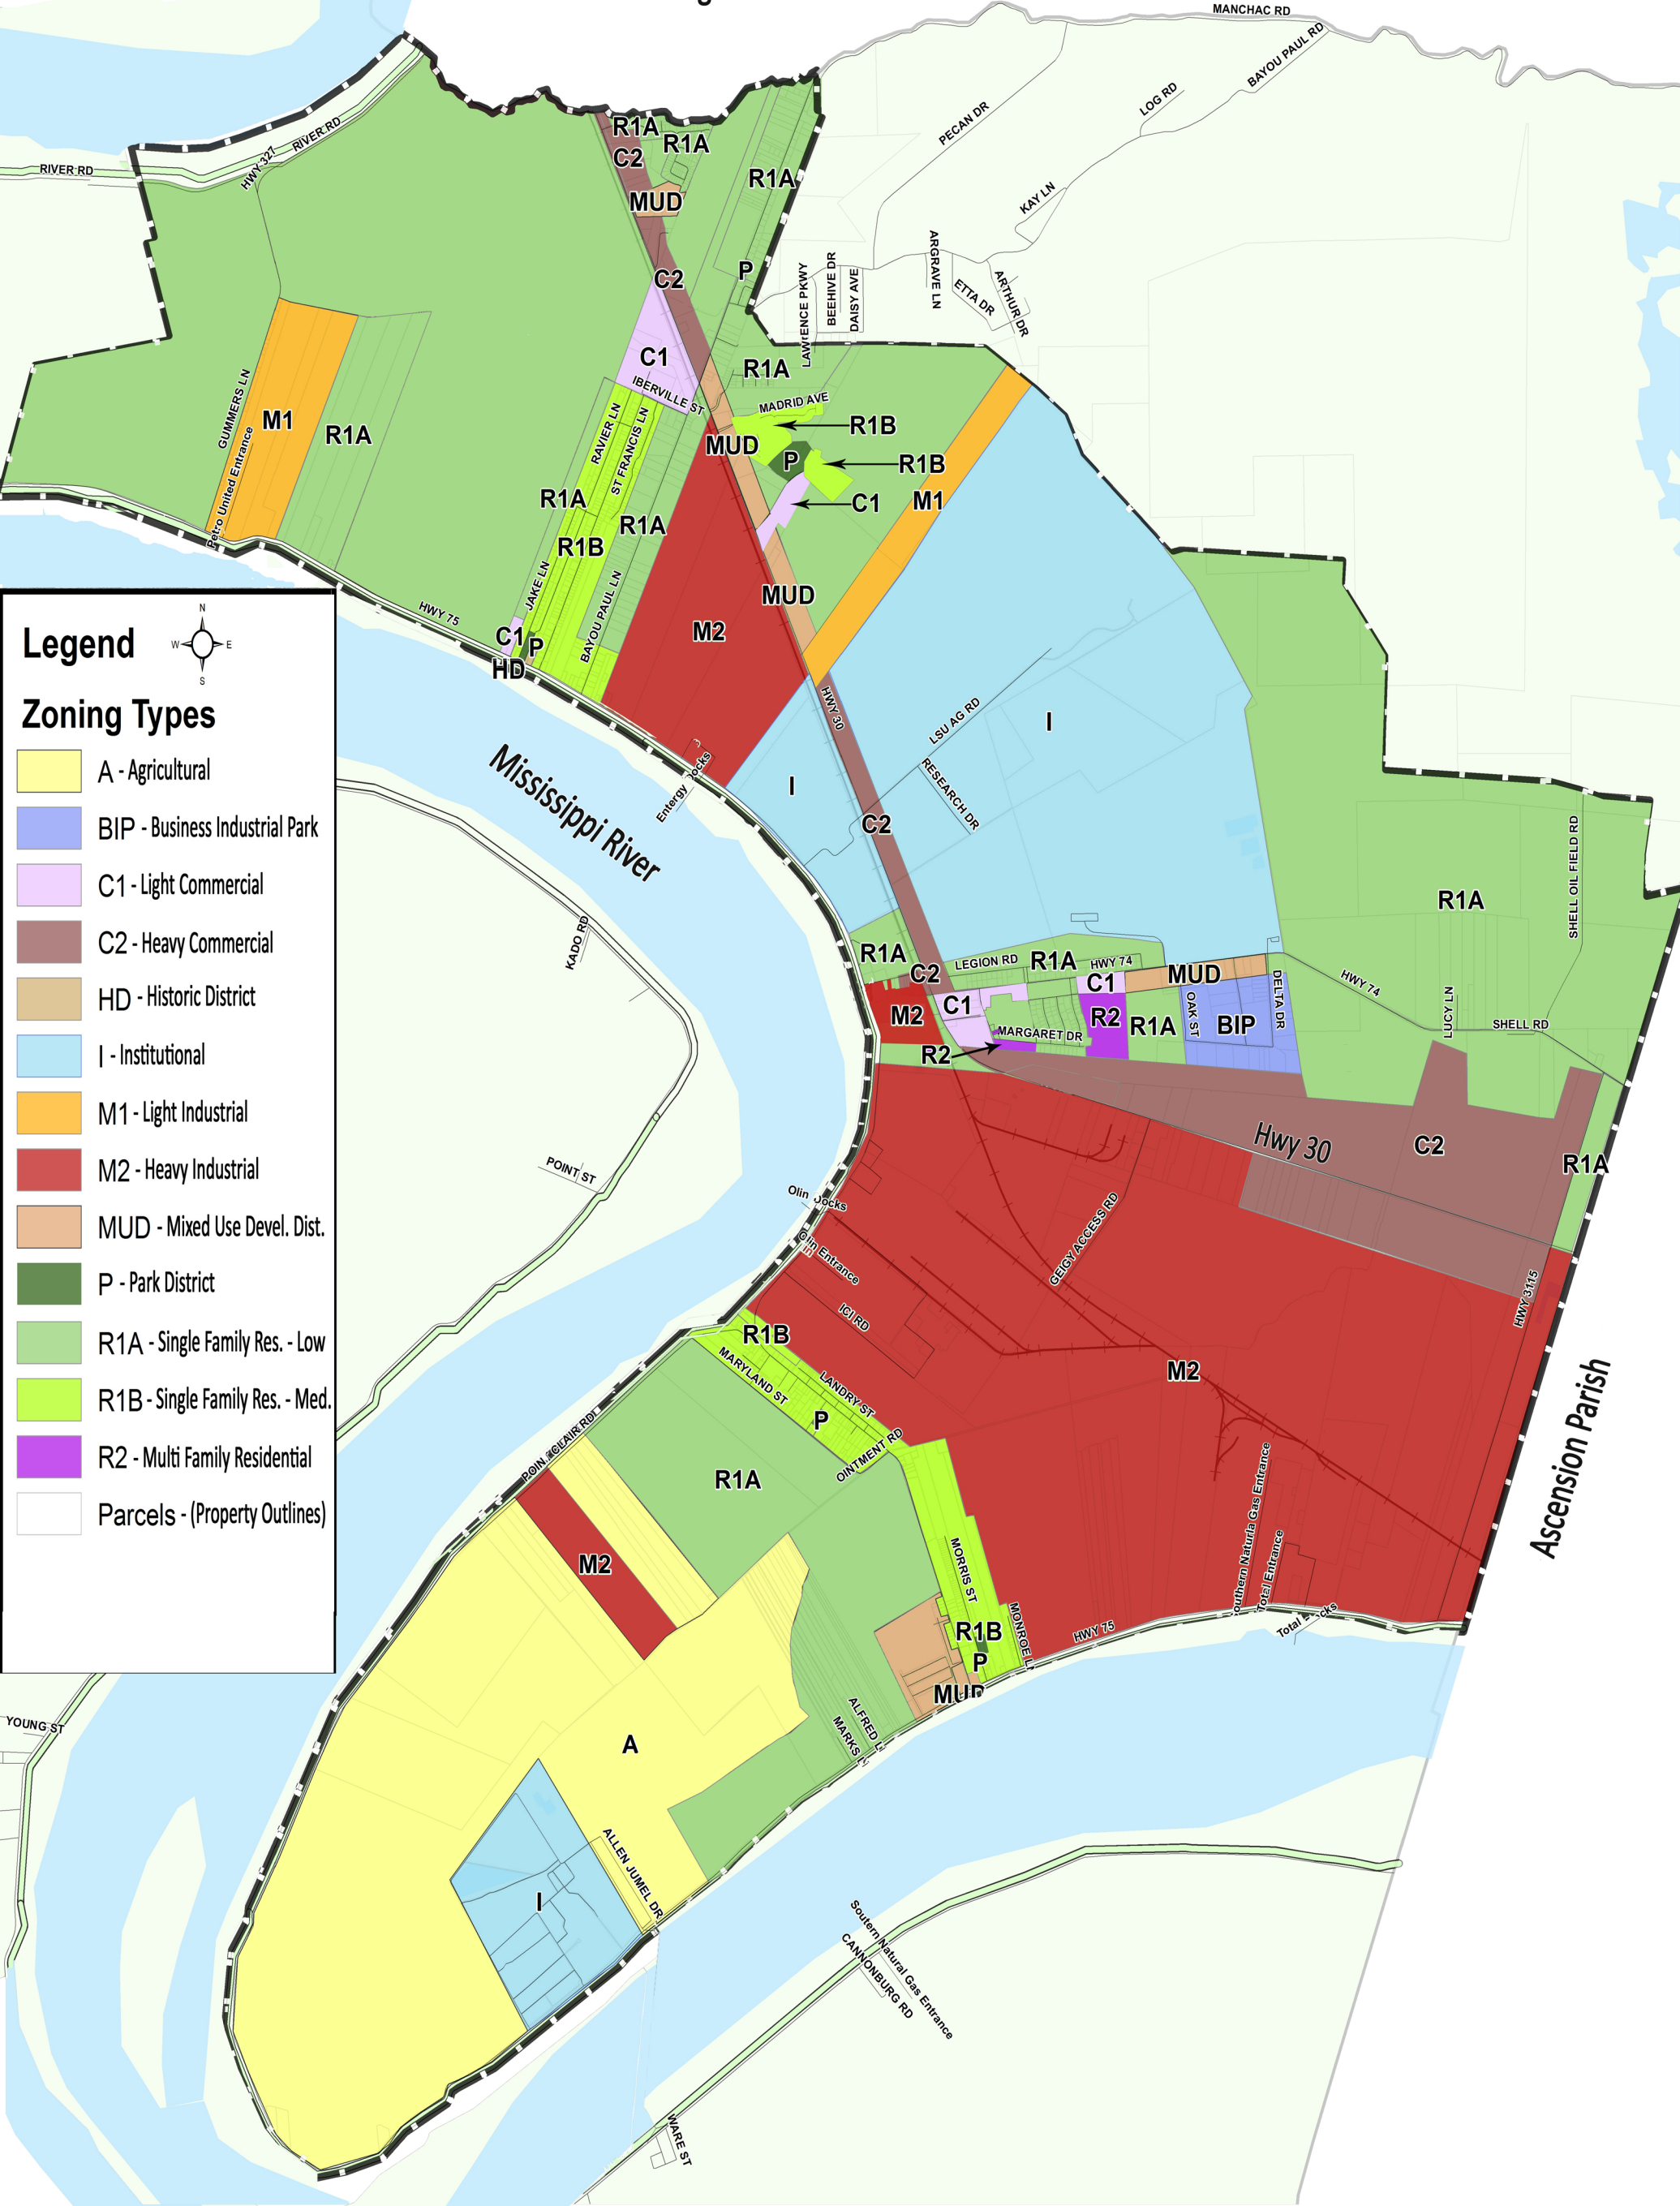

East Baton Rouge Parish

Legend

Zoning Types

- A - Agricultural
- BIP - Business Industrial Park
- C1 - Light Commercial
- C2 - Heavy Commercial
- HD - Historic District
- I - Institutional
- M1 - Light Industrial
- M2 - Heavy Industrial
- MUD - Mixed Use Devel. Dist.
- P - Park District
- R1A - Single Family Res. - Low
- R1B - Single Family Res. - Med.
- R2 - Multi Family Residential
- Parcels - (Property Outlines)

City of Saint Gabriel Town Hall
 5035 Iberville St.
 St. Gabriel, LA 70776

City of Saint Gabriel Zoning Map
 Date: MAY 2018